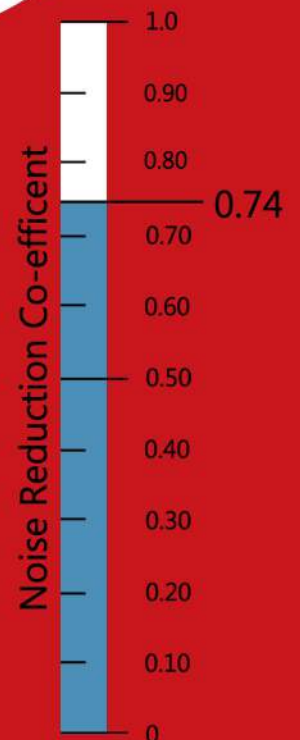

The latest member of the range, RenAcoustic Baffles offer almost unlimited scope in design and application.

Baffles can be hung vertically or horizontally and are available in a multitude of colours, sizes and shapes.

Offering outstanding acoustic performance, RenAcoustic baffles are an ideal solution for designers looking to incorporate acoustic absorption without the traditional look of a standard two-way exposed tile ceiling.

Design flexibility and superior acoustics need no longer come with a hefty price tag!