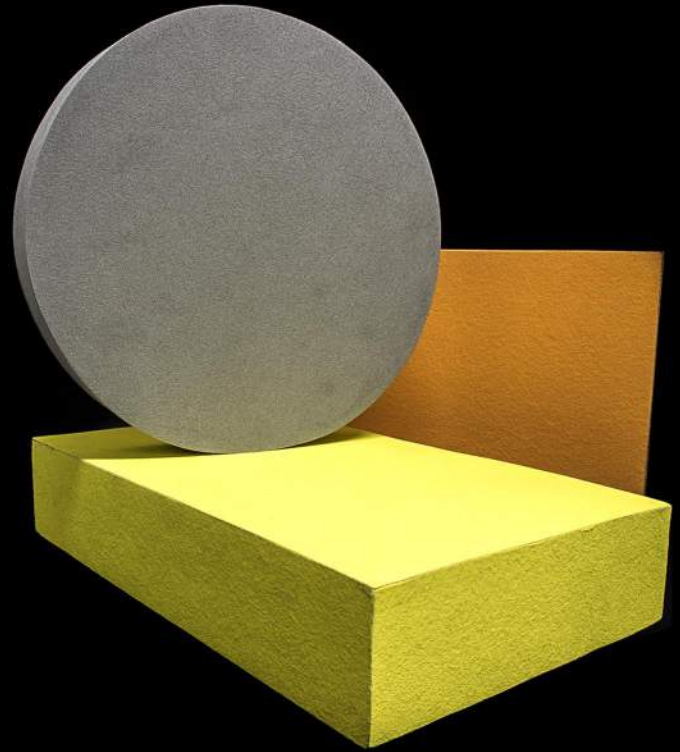

Baffles

Kangan Tafe - Docklands

The latest member of the range, RenAcoustic Baffles offer almost unlimited scope in design and application.

Baffles can be hung vertically or horizontally and are available in a multitude of colours, sizes and shapes.

Offering outstanding acoustic performance, RenAcoustic baffles are an ideal solution for designers looking to incorporate acoustic absorption without the traditional look of a standard two-way exposed tile ceiling.

Design flexibility and superior acoustics need no longer come with a hefty price tag!

RENACOUSTIC BAFFLES IN BRIEF

- Can be installed vertically or horizontally
- Excellent acoustic rating (NRC 0.74)
- Available to order in various shapes and colours
- Easy installation using a corkscrew hanger
- Fully sealed
- Outstanding fire resistant properties as required by Australian Standard AS/NZS 1530.3-1999.

Baffles

.....
Offering design flexibility at an affordable price, RenAcoustic Baffles are the newest edition to the Renhurst Range. Available to order in various shapes and colours, RenAcoustic Baffles will look at home in any space.